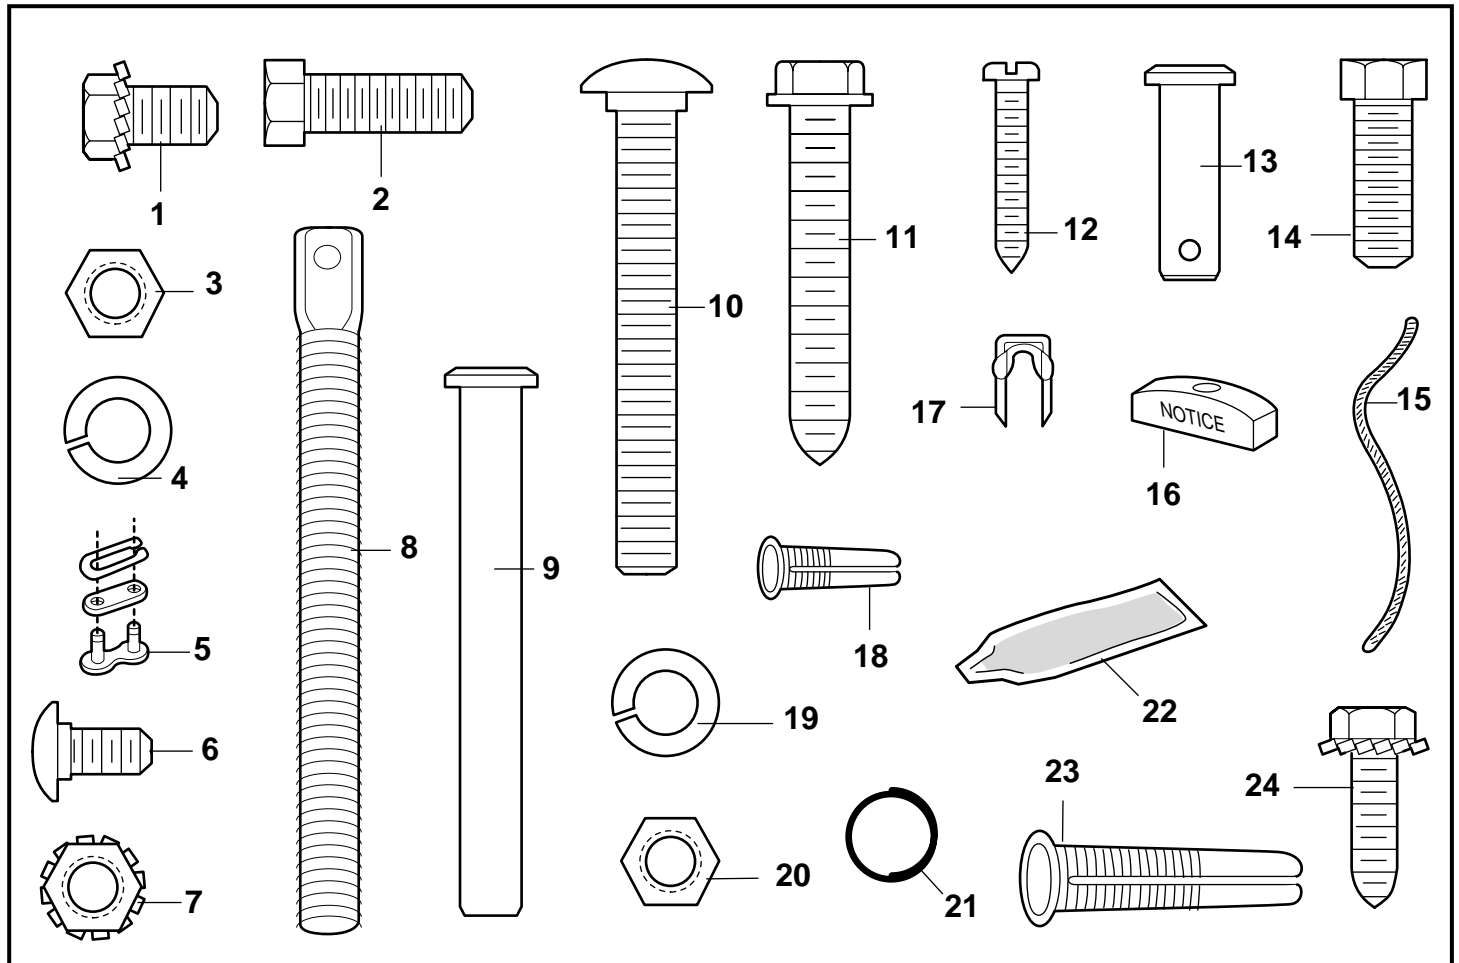

Heavy Duty
Garage Door Opener

Model 206204

Illustrations

1

2

3

4

5

6

7

8

9

10

11

12

13

14

15

16

17

18

20

21

22

23

24

25

26